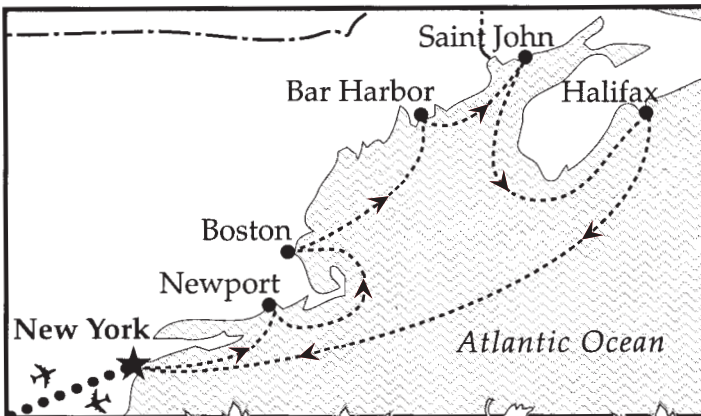

# CANADA and NEW ENGLAND Fall Foliage Cruise

on the *Caribbean Princess*®

*Halifax, Boston, Newport,  
Saint John, Bar Harbor*

The *Caribbean Princess*® is a "Grand Class" ship that has "big ship choice with small ship feel."

DATE	PORT	ARRIVE	DEPART
Oct. 8	Fly to New York, NY	Board Ship	Hotel Overnight
Oct. 9	New York, NY	AM Sightseeing	5:00 PM
Oct. 10	Newport, RI	7:00 AM	4:00 PM
Oct. 11	Boston, MA	10:00 AM	7:00 PM
Oct. 12	Bar Harbor, ME	7:00 AM	6:00 PM
Oct. 13	St. John, NB	8:00 AM	5:00 PM
Oct. 14	Halifax, NS	9:00 AM	6:00 PM
Oct. 15	AT SEA		
Oct. 16	New York, NY	Disembark AM	Fly Home